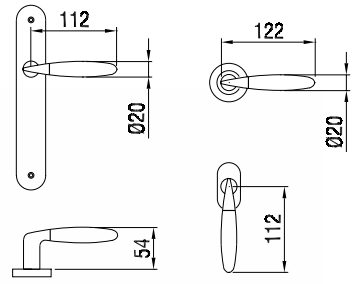

art. **173** SASHA

design: Studio Reguitti
materiale: Ottone
material: Solid Brass

Brass Class
100% Ottone

173 MR 006 OSC/OC